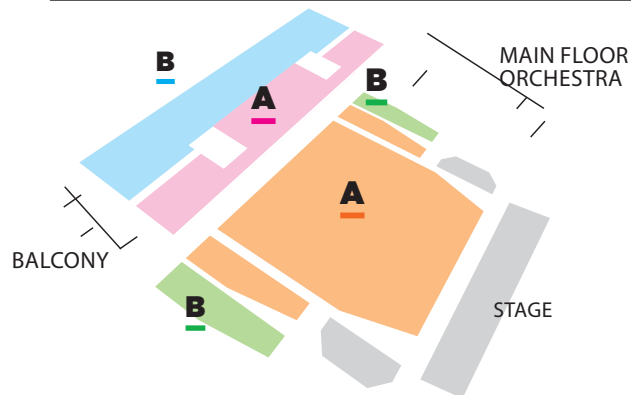

# Group Sales

				Full Price			Groups 20-49 People 10% discount			Groups 50+ People 20% discount		
				A	B	C	A	B	C	A	B	C
<b>THE DROWSY CHAPERONE</b>												
The Drowsy Chaperone	Tues	11/20/07	8:00	\$60.00	\$55.00	\$40.00	\$54.28	\$49.78	\$36.28	\$48.55	\$44.55	\$32.55
The Drowsy Chaperone	Wed	11/21/07	8:00	\$60.00	\$55.00	\$40.00	\$54.28	\$49.78	\$36.28	\$48.55	\$44.55	\$32.55
The Drowsy Chaperone**	Fri	11/23/07	2:00	\$60.00	\$55.00	\$40.00	\$54.28	\$49.78	\$36.28	\$48.55	\$44.55	\$32.55
The Drowsy Chaperone	Fri	11/23/07	8:00	\$60.00	\$55.00	\$40.00						
The Drowsy Chaperone	Sat	11/24/07	2:00	\$60.00	\$55.00	\$40.00	\$54.28	\$49.78	\$36.28			
The Drowsy Chaperone	Sat	11/24/07	8:00	\$60.00	\$55.00	\$40.00						
The Drowsy Chaperone	Sun	11/25/07	2:00	\$60.00	\$55.00	\$40.00	\$54.28	\$49.78	\$36.28			
<b>MONTY PYTHON'S SPAMALOT</b>												
Monty Python's SPAMALOT	Tues	1/8/08	8:00	\$65.00	\$55.00	\$40.00						
Monty Python's SPAMALOT	Wed	1/9/08	8:00	\$65.00	\$55.00	\$40.00						
Monty Python's SPAMALOT	Thurs	1/10/08	2:00	\$65.00	\$55.00	\$40.00						
Monty Python's SPAMALOT	Thurs	1/10/08	8:00	\$65.00	\$55.00	\$40.00						
Monty Python's SPAMALOT	Fri	1/11/08	8:00	\$65.00	\$55.00	\$40.00						
Monty Python's SPAMALOT	Sat	1/12/08	2:00	\$65.00	\$55.00	\$40.00						
Monty Python's SPAMALOT	Sat	1/12/08	8:00	\$65.00	\$55.00	\$40.00						
Monty Python's SPAMALOT	Sun	1/13/08	2:00	\$65.00	\$55.00	\$40.00						
<b>DIRTY ROTTEN SCOUNDRELS</b>												
Dirty Rotten Scoundrels	Tues	2/26/08	8:00	\$65.00	\$55.00	\$40.00	\$58.78	\$49.78	\$36.28	\$52.55	\$44.55	\$32.55
Dirty Rotten Scoundrels	Wed	2/27/08	8:00	\$65.00	\$55.00	\$40.00	\$58.78	\$49.78	\$36.28	\$52.55	\$44.55	\$32.55
Dirty Rotten Scoundrels	Thurs	2/28/08	2:00	\$65.00	\$55.00	\$40.00	\$58.78	\$49.78	\$36.28	\$52.55	\$44.55	\$32.55
Dirty Rotten Scoundrels	Thurs	2/28/08	8:00	\$65.00	\$55.00	\$40.00	\$58.78	\$49.78	\$36.28	\$52.55	\$44.55	\$32.55
Dirty Rotten Scoundrels	Fri	2/29/08	8:00	\$65.00	\$55.00	\$40.00						
Dirty Rotten Scoundrels	Sat	3/1/08	2:00	\$65.00	\$55.00	\$40.00	\$58.78	\$49.78	\$36.28			
Dirty Rotten Scoundrels	Sat	3/1/08	8:00	\$65.00	\$55.00	\$40.00						
Dirty Rotten Scoundrels	Sun	3/2/08	2:00	\$65.00	\$55.00	\$40.00	\$58.78	\$49.78	\$36.28			
<b>MOVIN' OUT</b>												
Movin' Out	Tues	5/13/08	8:00	\$60.00	\$55.00	\$40.00	\$54.28	\$49.78	\$36.28	\$48.55	\$44.55	\$32.55
Movin' Out	Wed	5/14/08	8:00	\$60.00	\$55.00	\$40.00	\$54.28	\$49.78	\$36.28	\$48.55	\$44.55	\$32.55
Movin' Out	Thurs	5/15/08	2:00	\$60.00	\$55.00	\$40.00	\$54.28	\$49.78	\$36.28	\$48.55	\$44.55	\$32.55
Movin' Out	Thurs	5/15/08	8:00	\$60.00	\$55.00	\$40.00	\$54.28	\$49.78	\$36.28	\$48.55	\$44.55	\$32.55
Movin' Out	Fri	5/16/08	8:00	\$60.00	\$55.00	\$40.00						
Movin' Out	Sat	5/17/08	2:00	\$60.00	\$55.00	\$40.00	\$54.28	\$49.78	\$36.28			
Movin' Out	Sat	5/17/08	8:00	\$60.00	\$55.00	\$40.00						
Movin' Out	Sun	5/18/08	2:00	\$60.00	\$55.00	\$40.00	\$54.28	\$49.78	\$36.28			